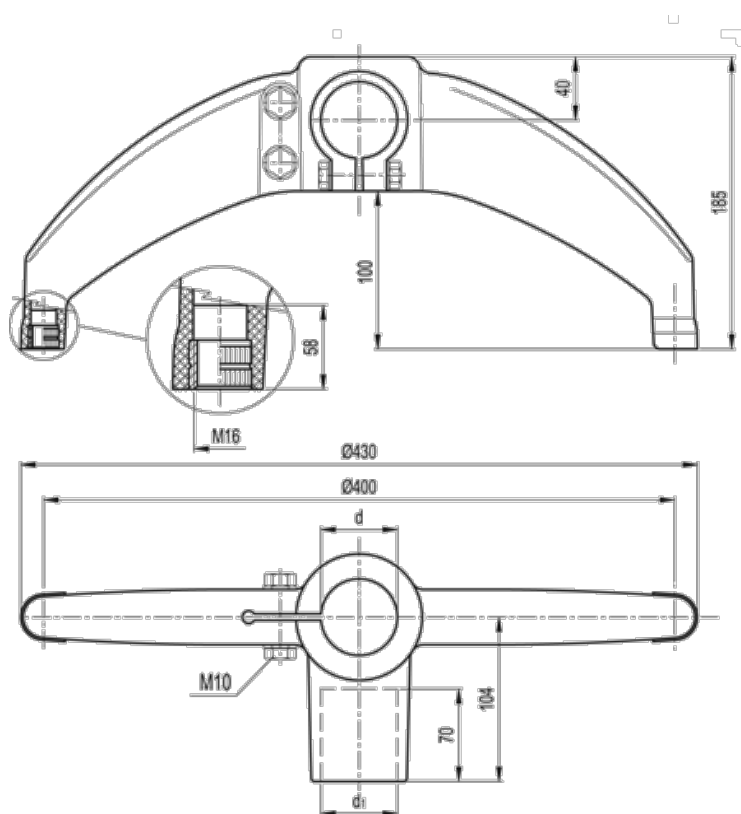

Data Sheet

Article number: 2310419622

Description: E+G Support base with connection joint
BAG2-180-60-48-A

Measures

d (inch) = 2 Gas
d1 (inch) = 1 1/2 Gas
d1 (mm) = 48.3
d mm = 60.3
Weight (g) = 680